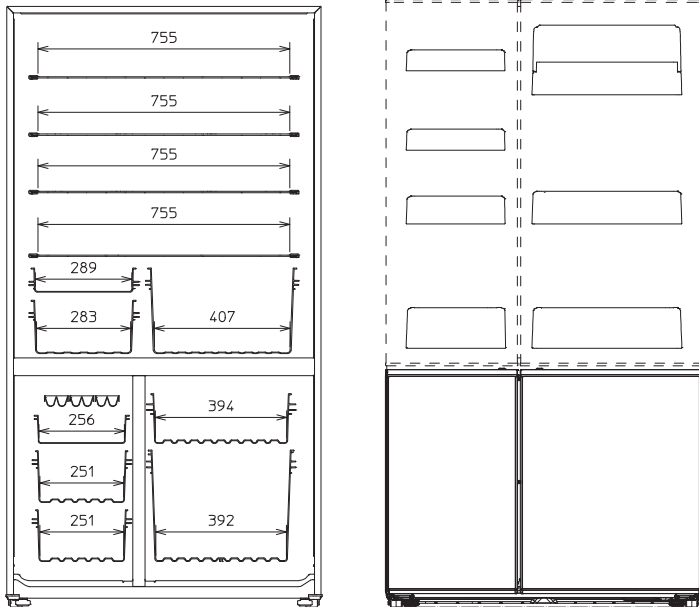

Unit : mm.

MR-LR78EN-R

plug cord length

required space for installation

DOOR DIMENSION

	RL	RR	FL	FR
Height	1093	1093	672	672
Width	396	546	396	546

RL : Refrigerator compartment (Left)

RR : Refrigerator compartment (Right)

FL : Freezer compartment (Left)

FR : Freezer compartment (Right)