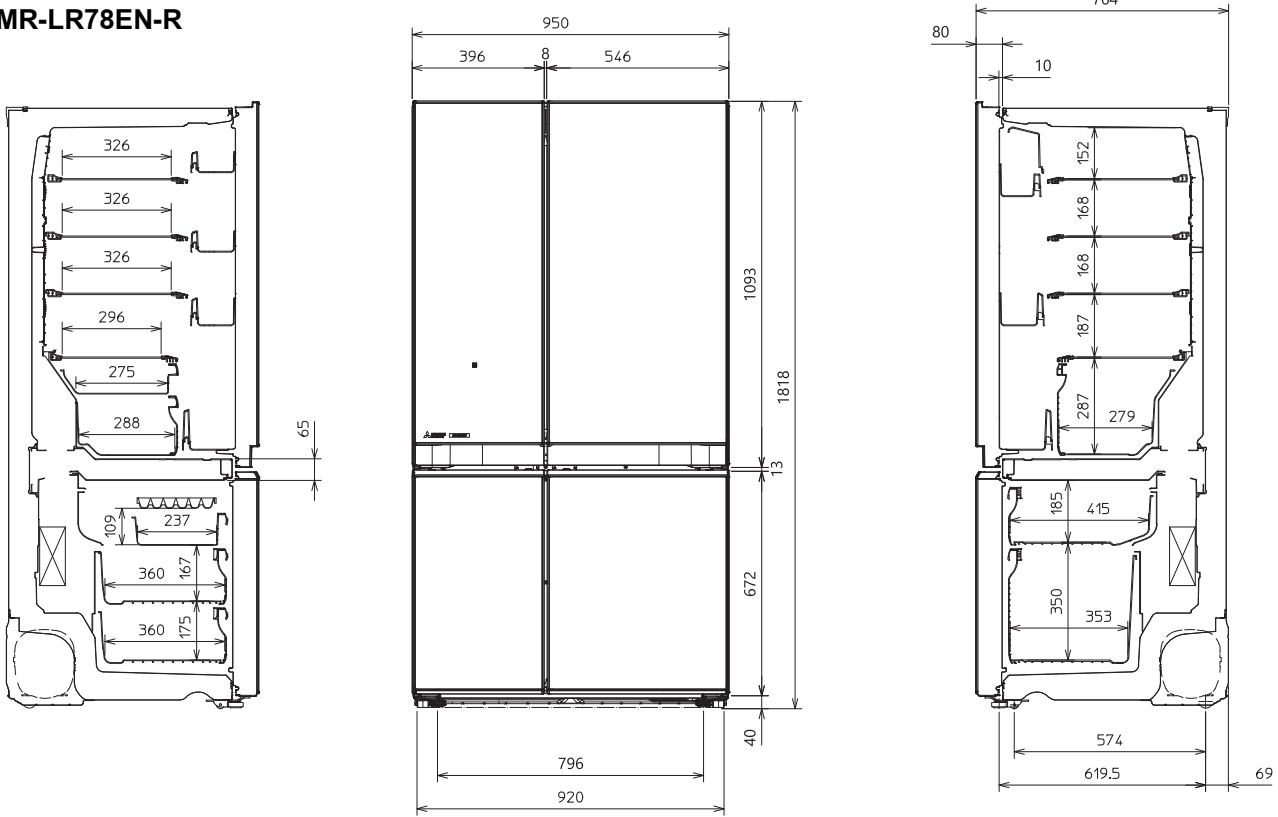

Unit : mm.

MR-LR78EN-R

plug cord length

required space for installation

DOOR DIMENSION

	RL	RR	FL	FR
Height	1093	1093	672	672
Width	396	546	396	546

RL : Refrigerator compartment (Left)

RR : Refrigerator compartment (Right)

FL : Freezer compartment (Left)

FR : Freezer compartment (Right)