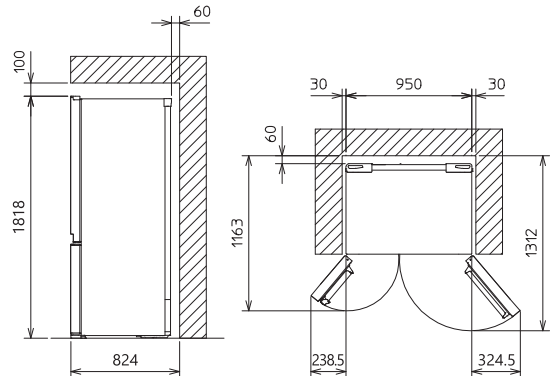

Unit : mm.

MR-LR78EN-R

plug cord length

required space for installation

DOOR DIMENSION

	RL	RR	FL	FR
Height	1093	1093	672	672
Width	396	546	396	546

RL : Refrigerator compartment (Left)

RR : Refrigerator compartment (Right)

FL : Freezer compartment (Left)

FR : Freezer compartment (Right)